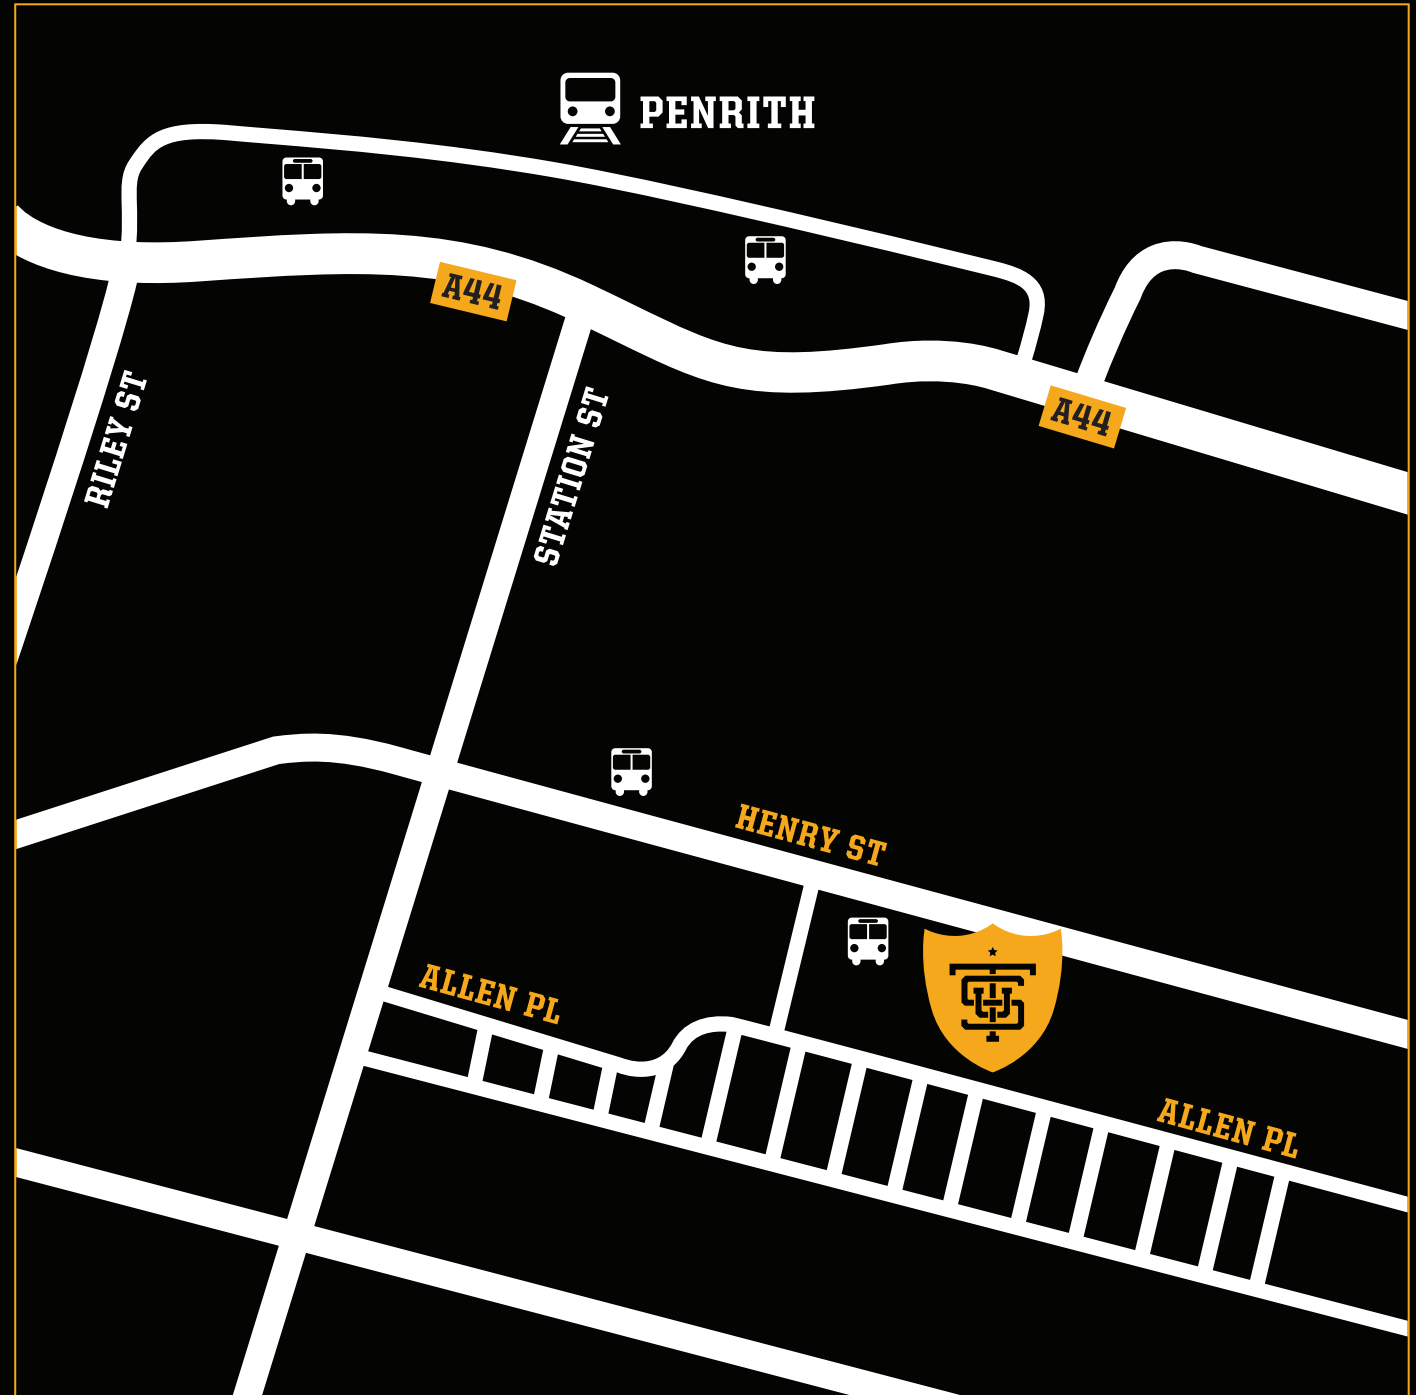

PENRITH

114 HENRY STREET, PENRITH
(AROUND THE BACK FACING
ALLEN PLACE CARPARK)

WWW.STREETUNI.COM.AU
1800 151 045 (TOLL FREE)
STREETUNIVERSITY@NOFFS.ORG.AU